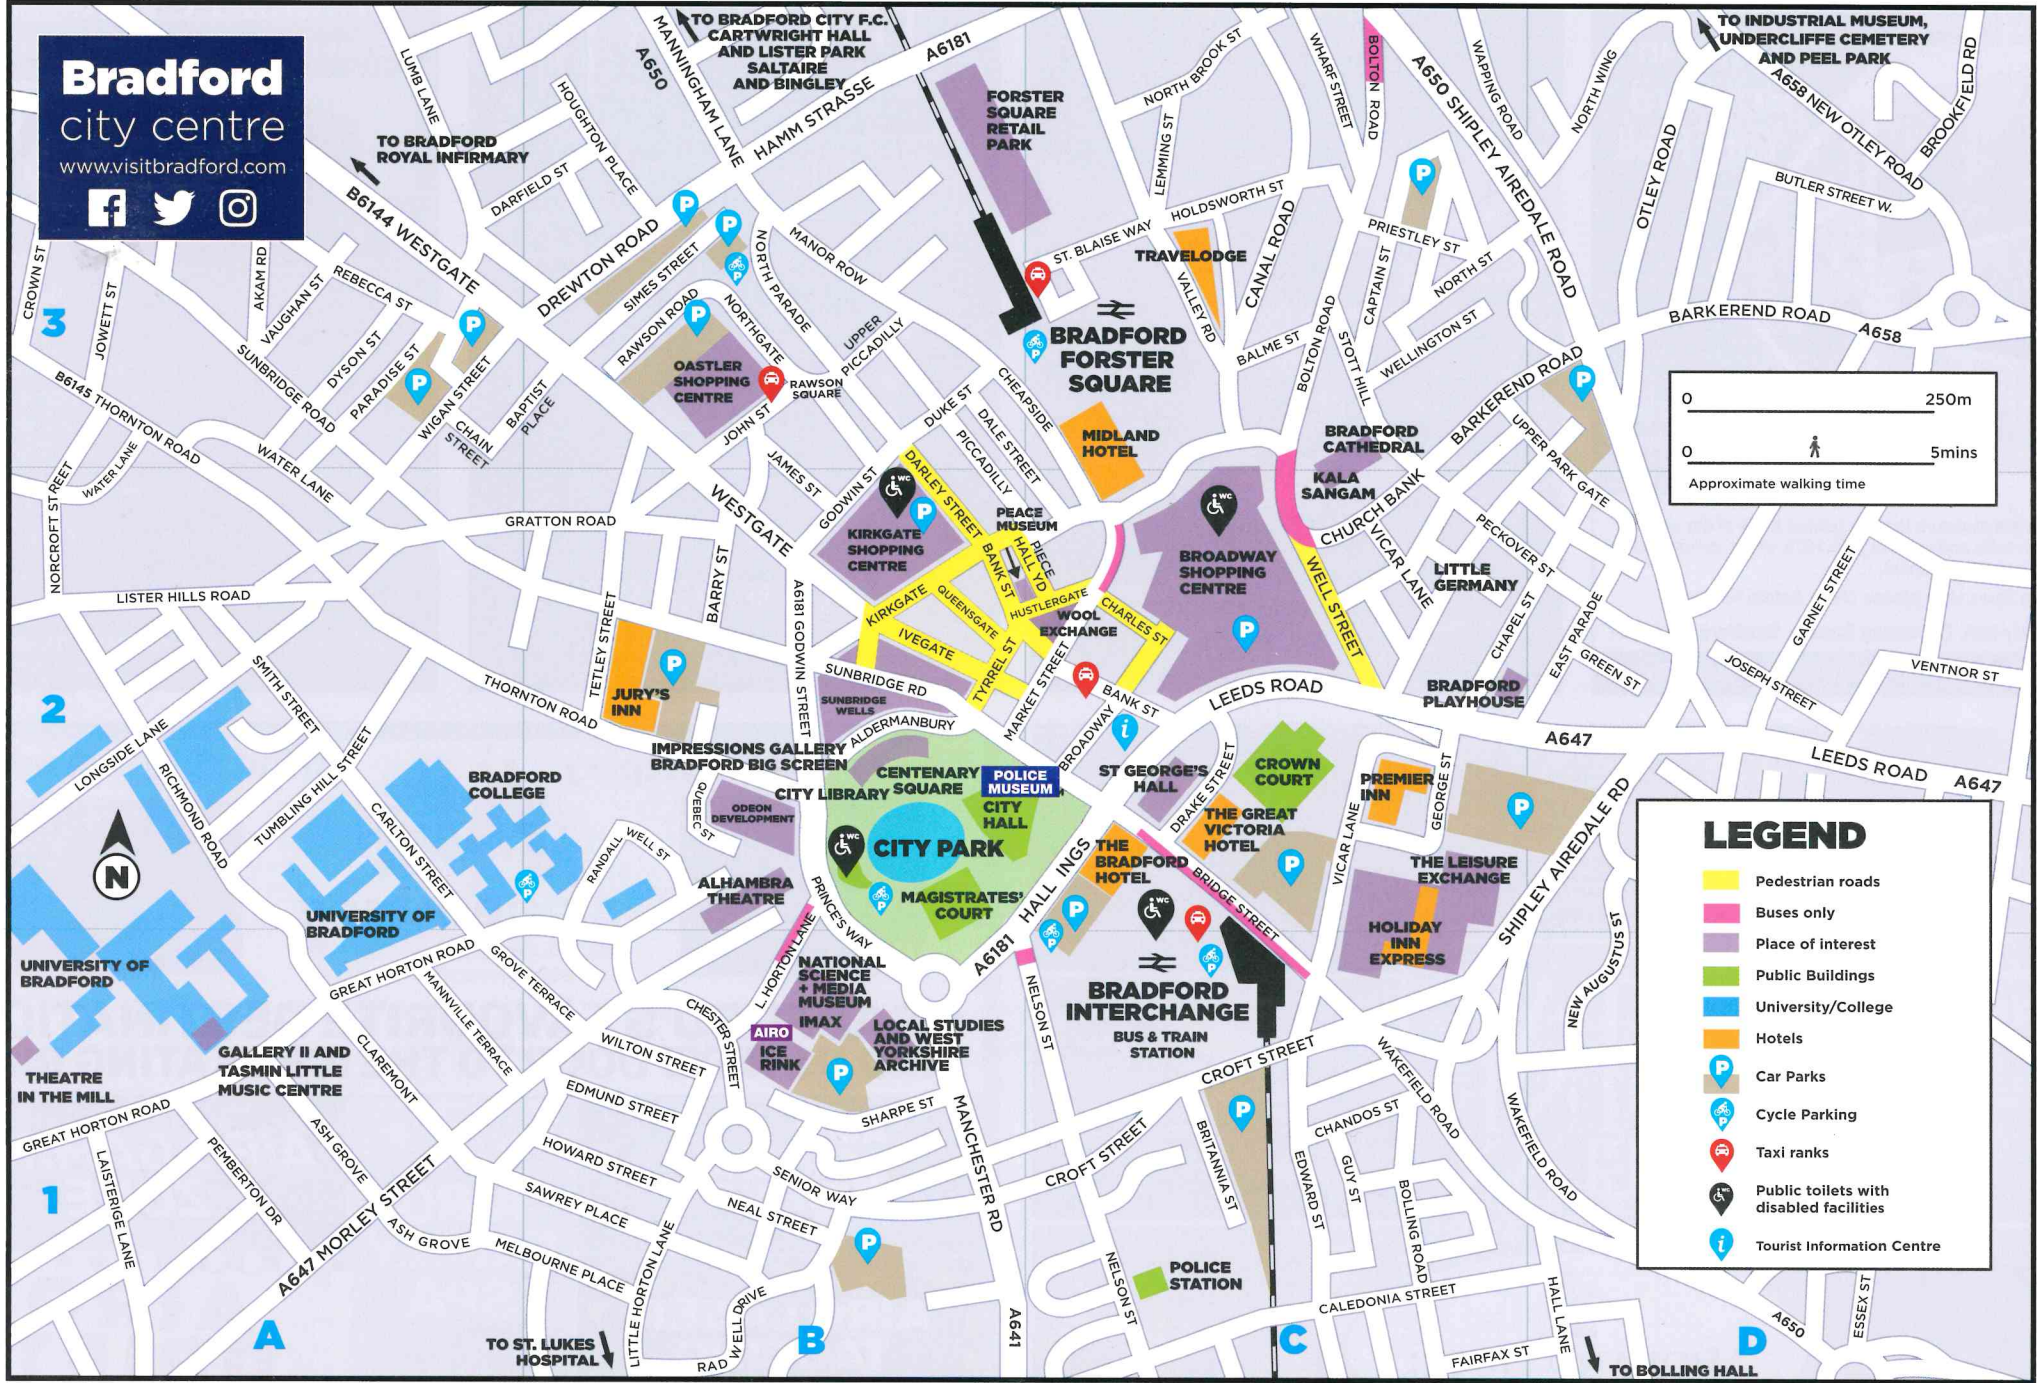

Bradford
city centre
www.visitbradford.com

LEGEND

- Pedestrian roads
- Buses only
- Place of interest
- Public Buildings
- University/College
- Hotels
- P Car Parks
- P Cycle Parking
- P Taxi ranks
- P Public toilets with disabled facilities
- P Tourist Information Centre